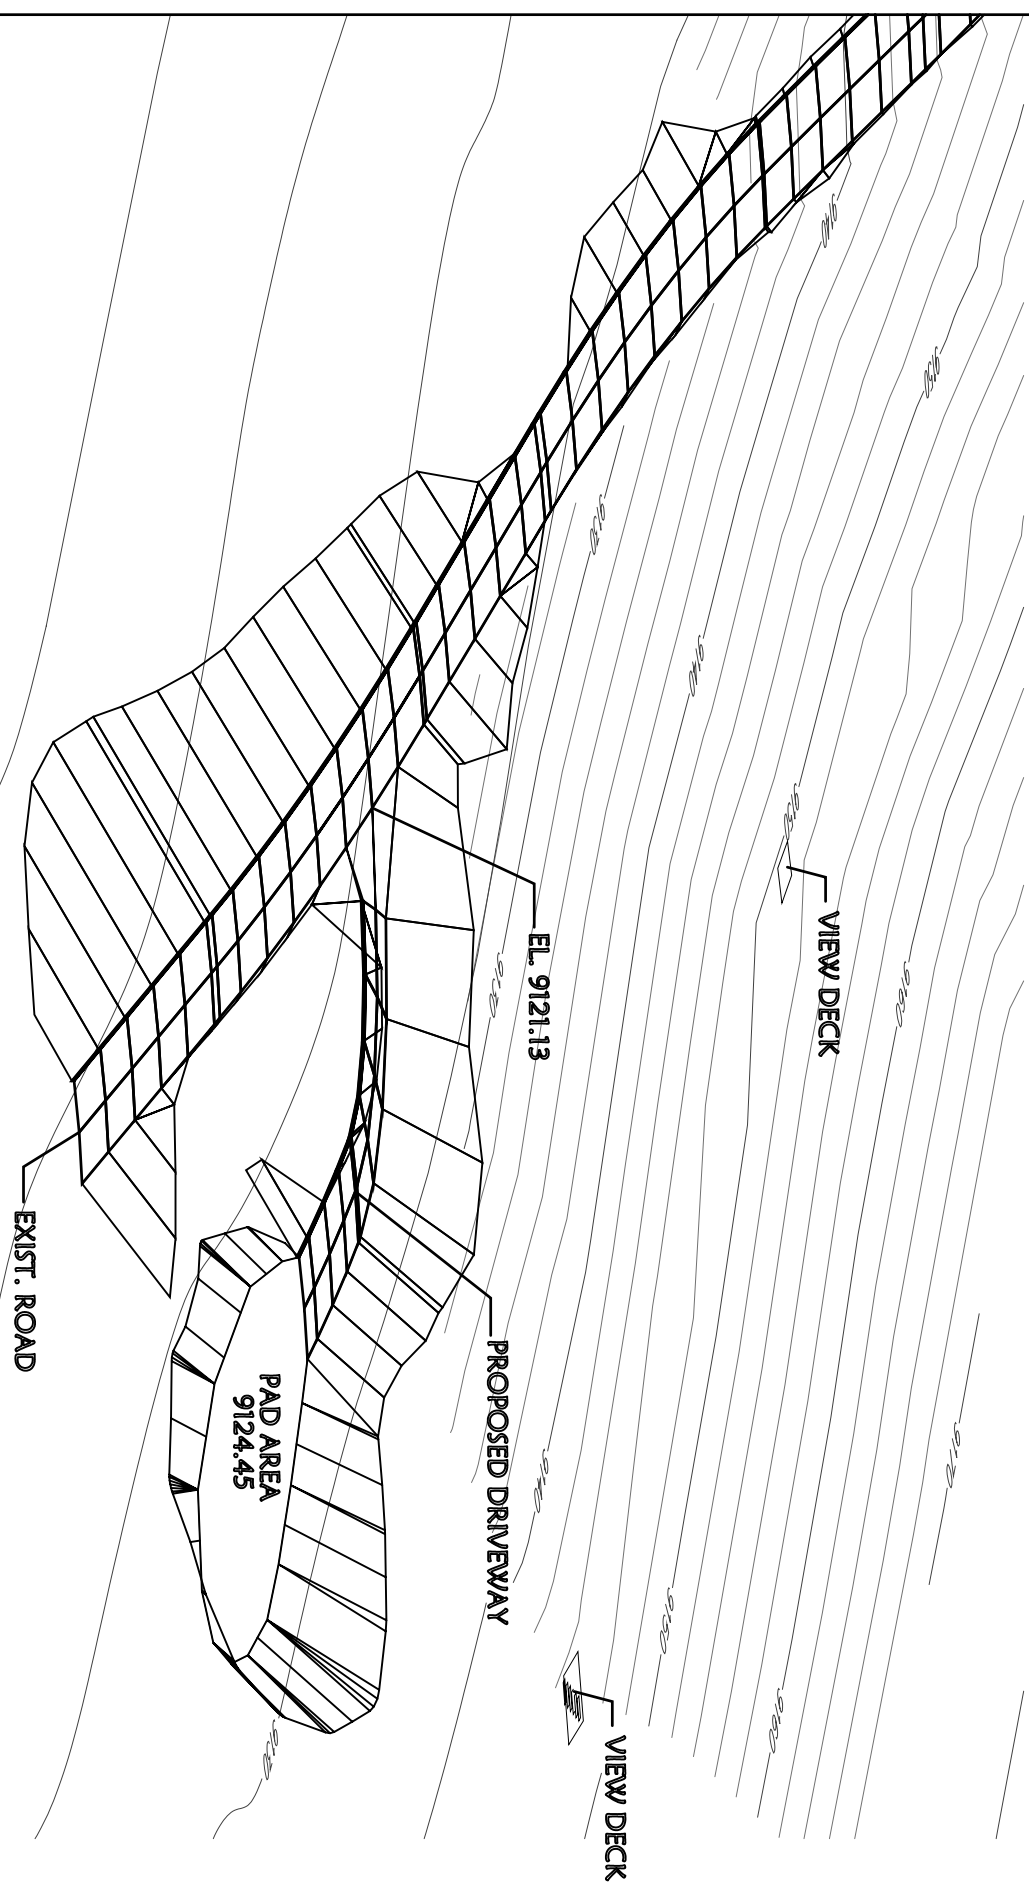

JOHN PETERS & ASSOCIATES
112 VILLAGE SQUARE WEST
RIDGWAY, CO 81432
(970) 626-9887

THE FALLS - LOT 4

3D-VIEW